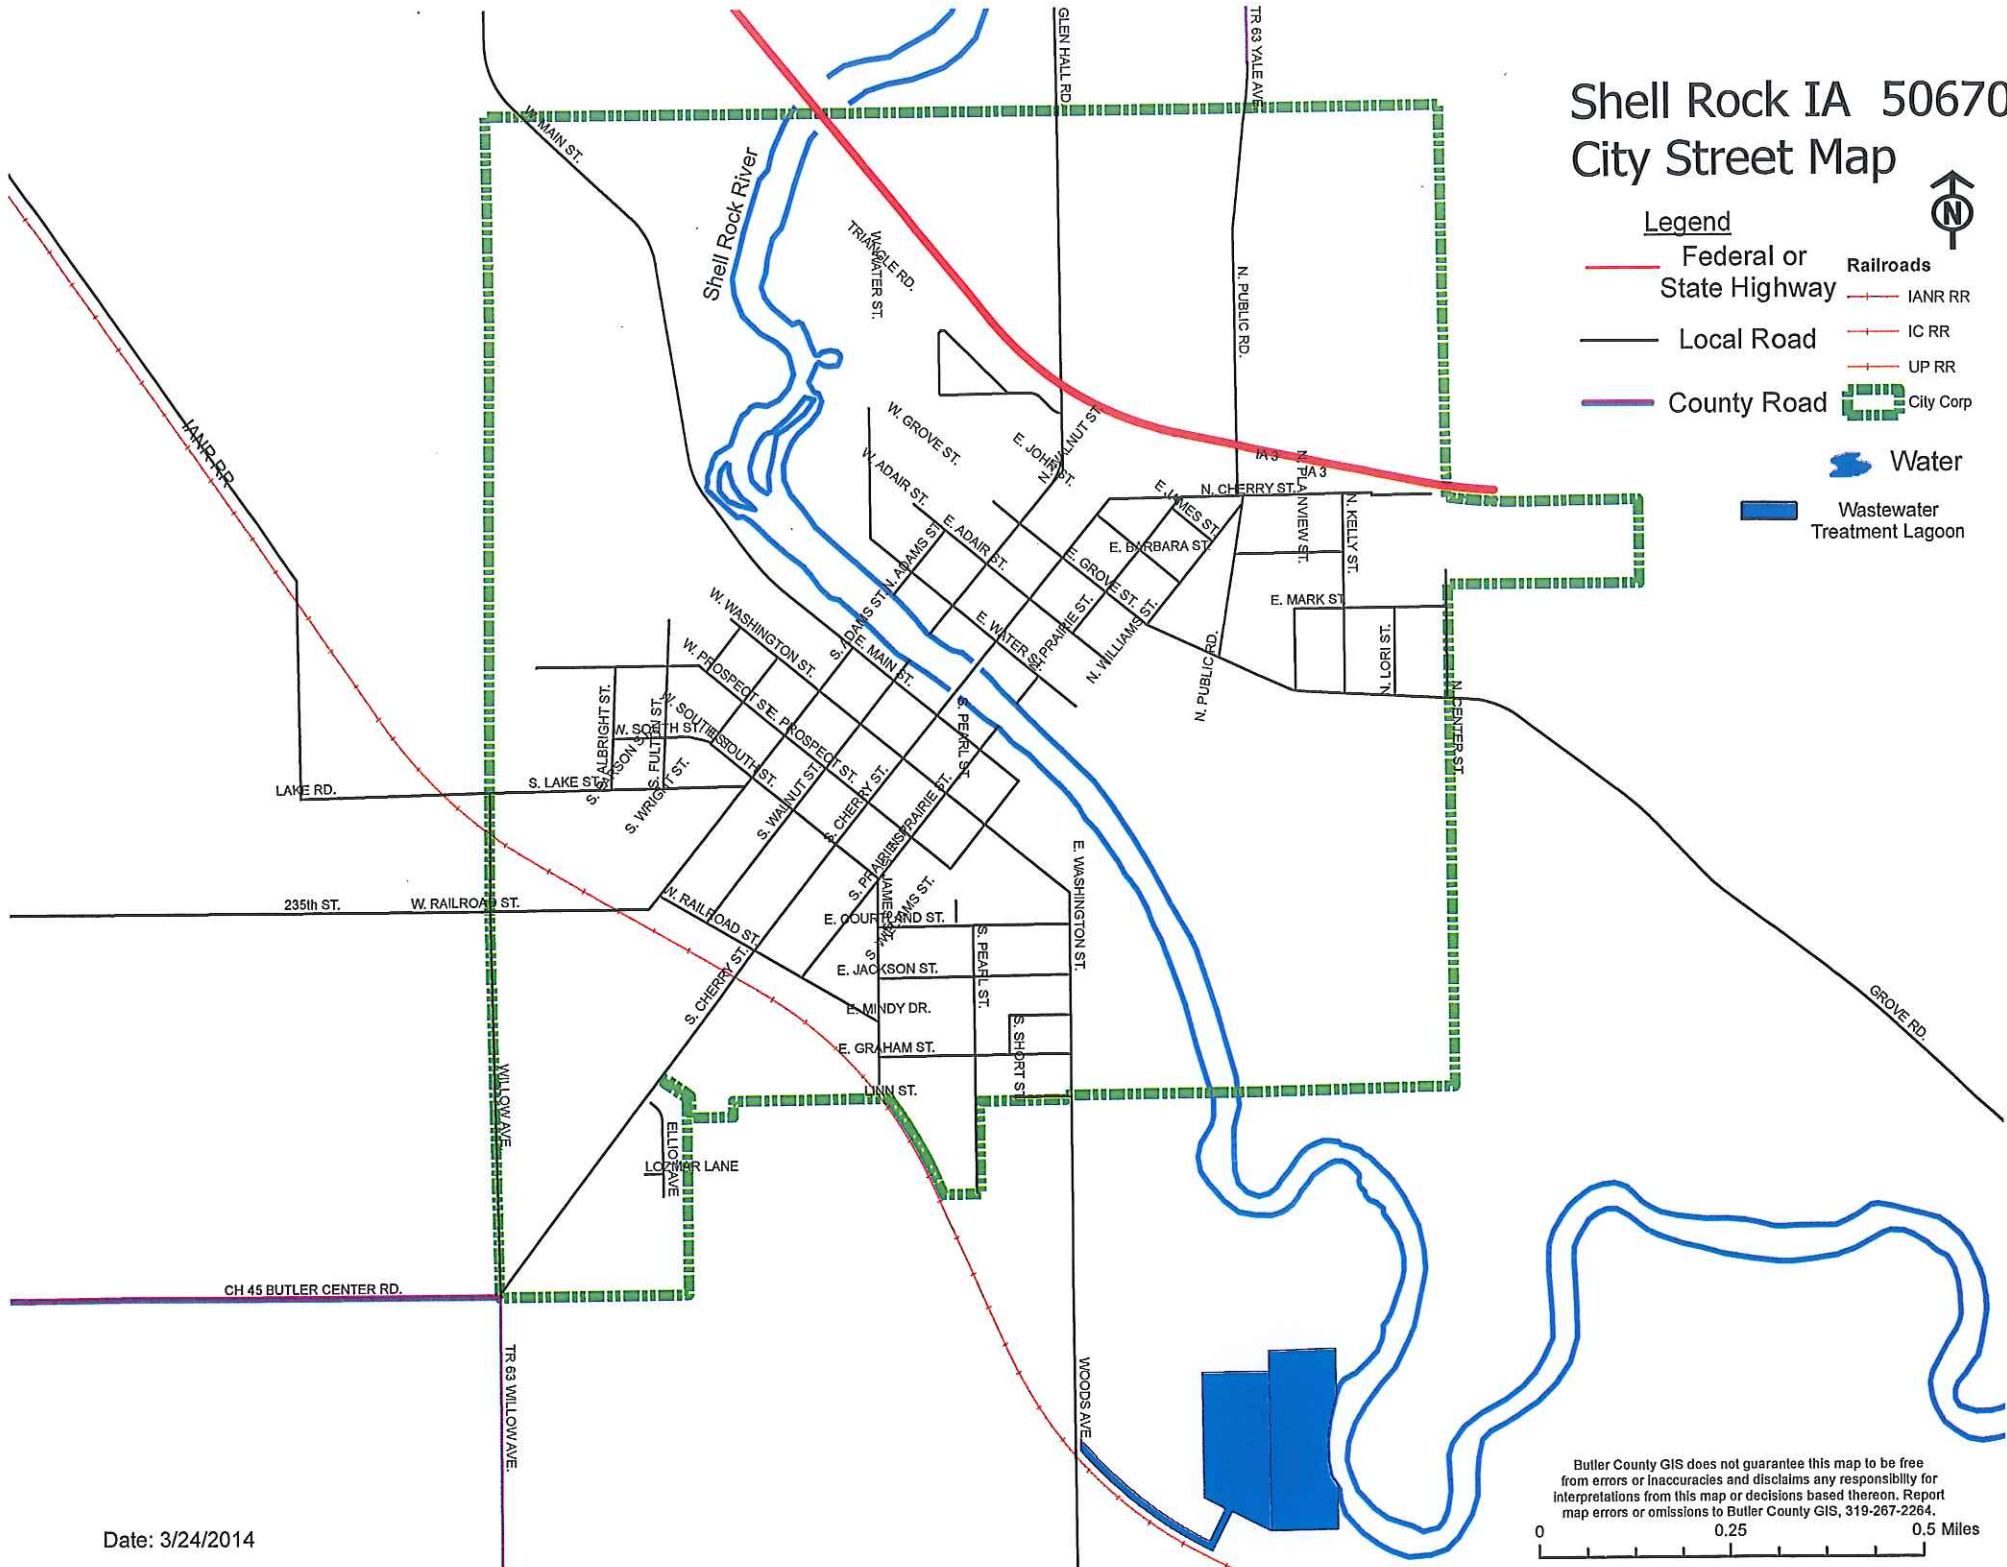

# Shell Rock IA 50670 City Street Map

## Legend

-  Federal or State Highway
-  Local Road
-  County Road
-  Railroads
  -  IANR RR
  -  IC RR
  -  UP RR
-  City Corp
-  Water
-  Wastewater Treatment Lagoon

Butler County GIS does not guarantee this map to be free from errors or inaccuracies and disclaims any responsibility for interpretations from this map or decisions based thereon. Report map errors or omissions to Butler County GIS, 319-267-2264.

0 0.25 0.5 Miles