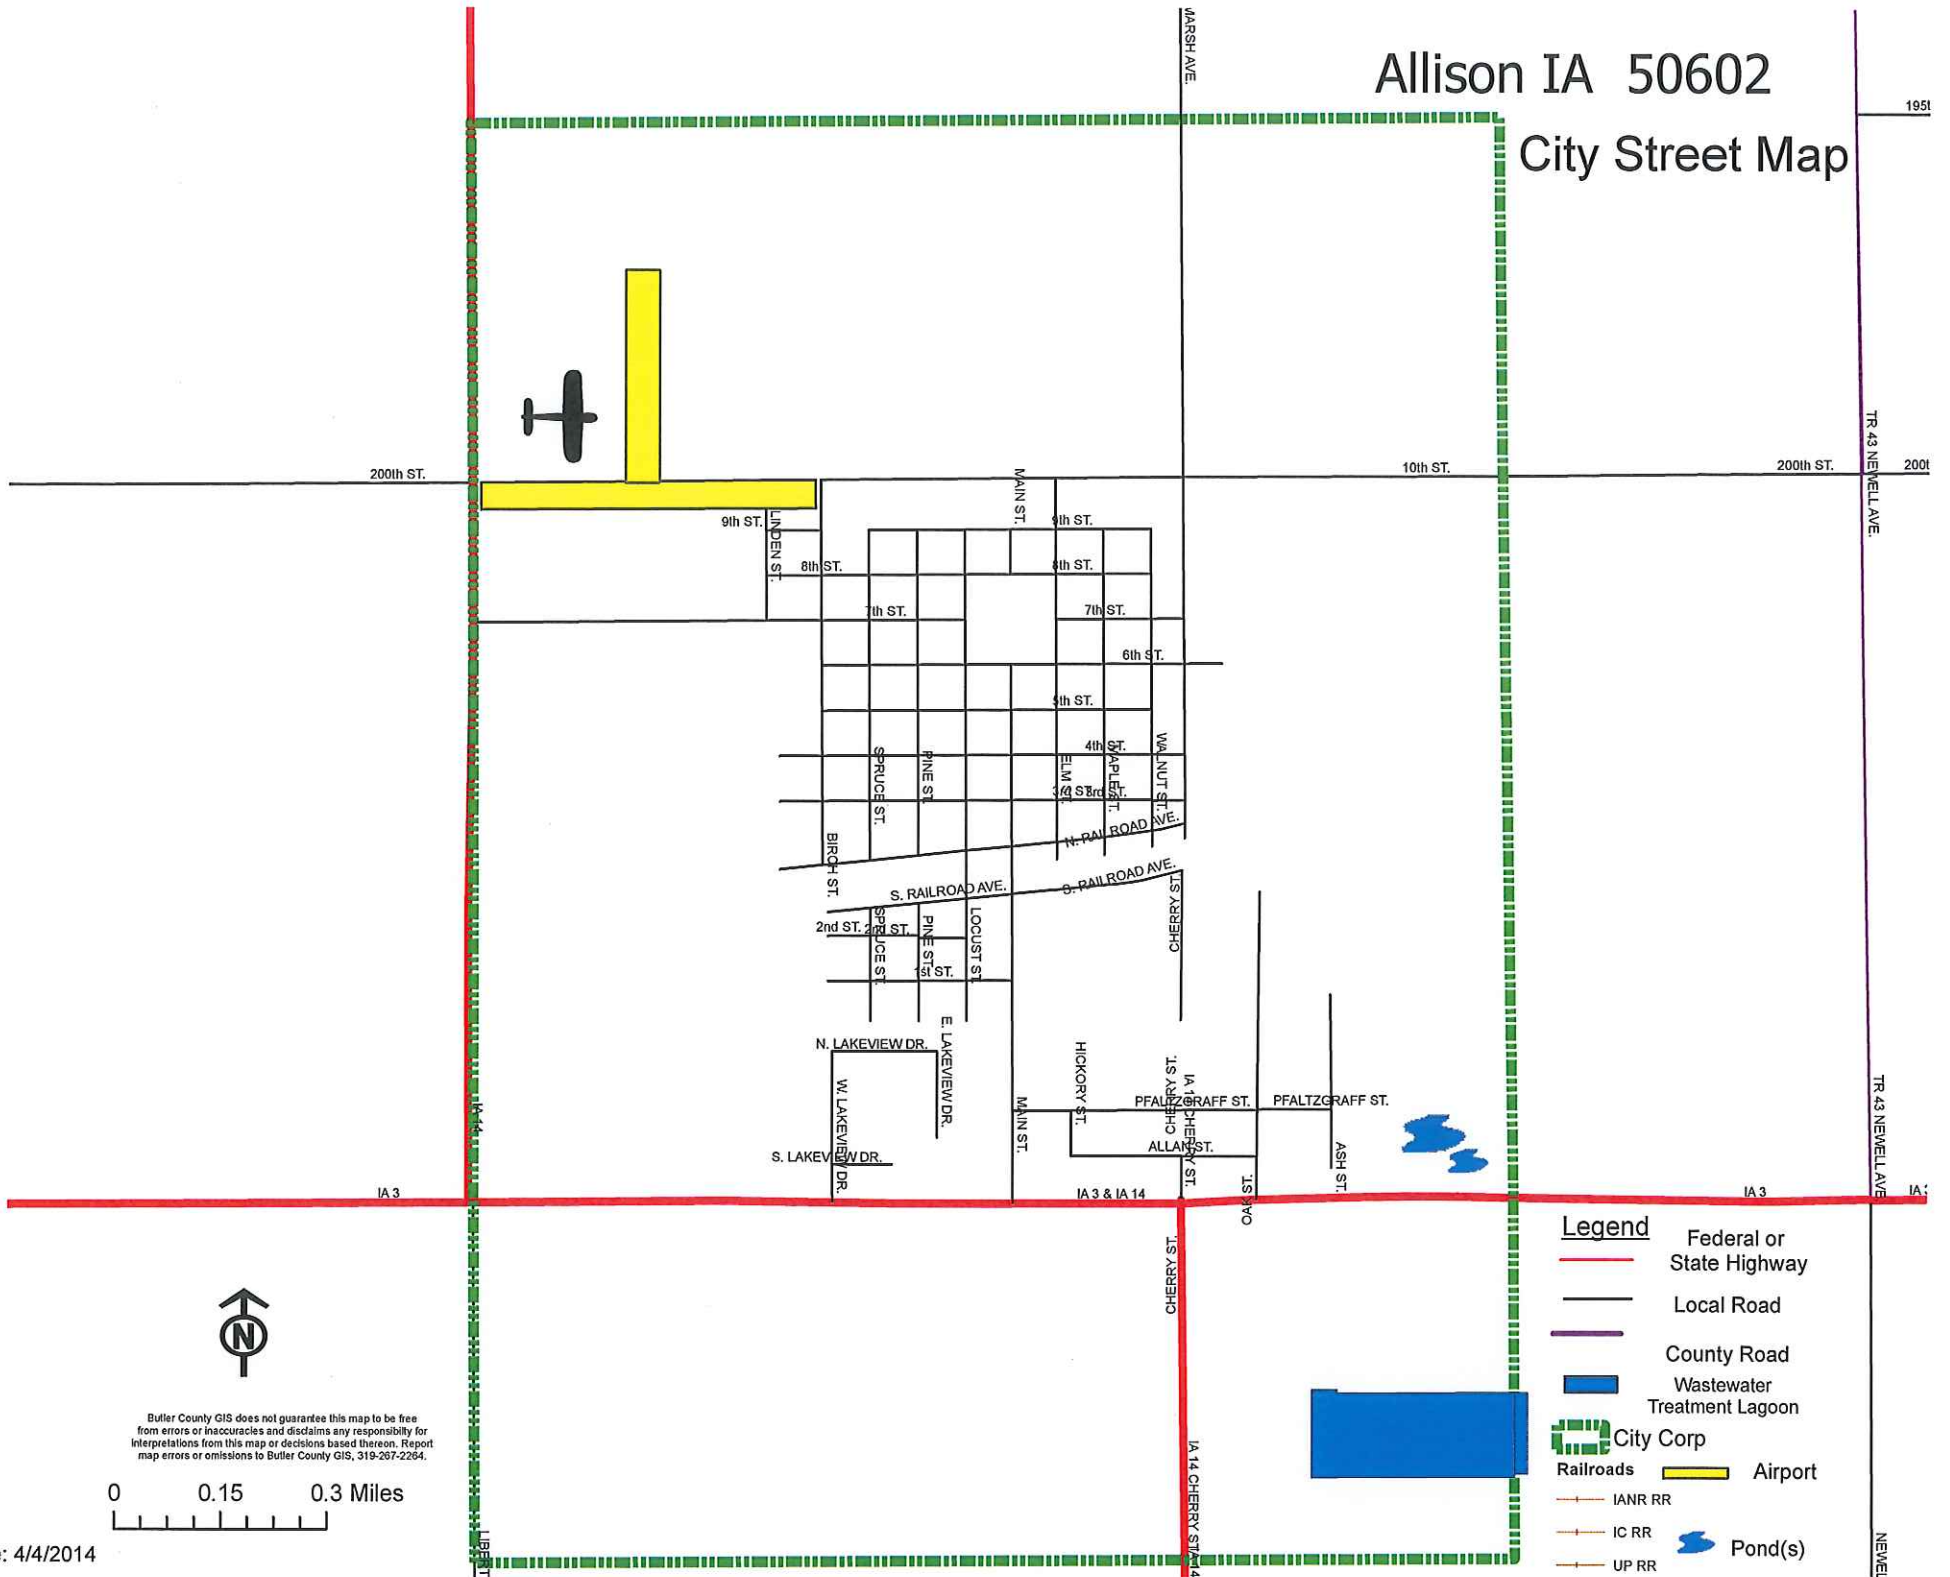

Allison IA 50602 City Street Map

0 0.15 0.3 Miles

Date: 4/4/2014